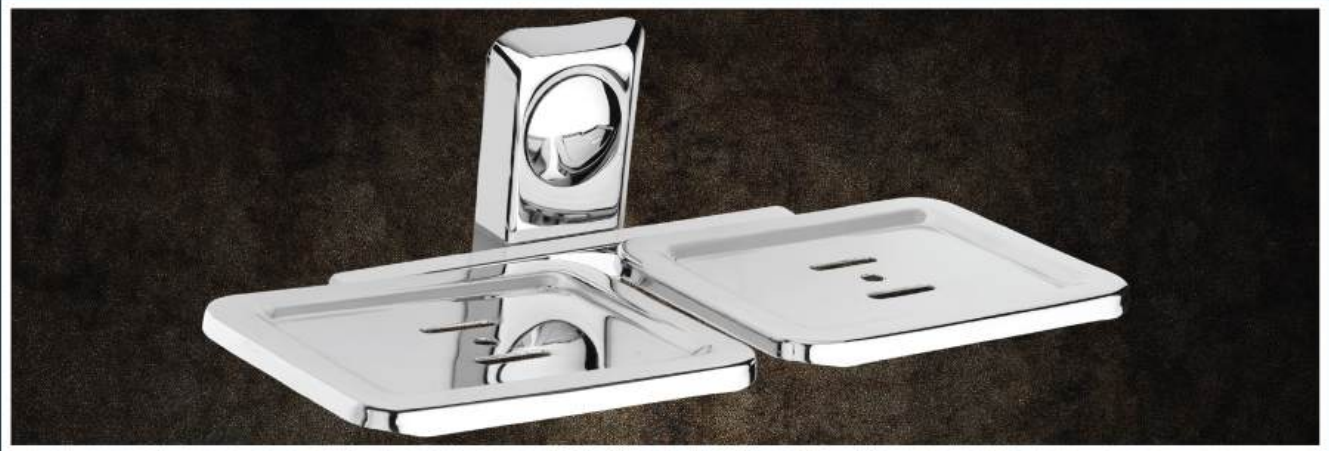

**Icone 900 SS 202**  
*Exclusive Collection For Your Home*

**Towel Rack**  
 Model : 1901  
 GLOSSY 1165

**Towel Rod**  
 Model : 1902  
 GLOSSY 575

**Brush Holder**  
 Model : 1903  
 GLOSSY 310

**Soap Dish**  
 Model : 1904  
 GLOSSY 240