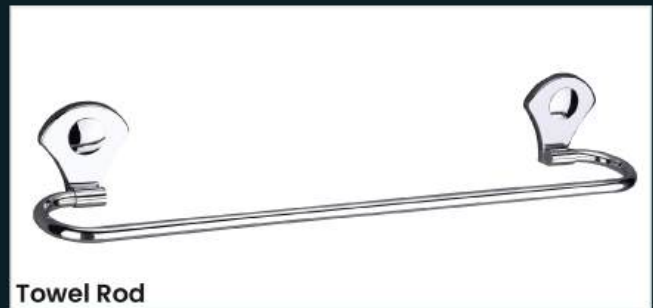

# Eva 500 SS 202

From Vision to *Reality* :  
Your Design, Our *Expertise*

**Shoolin**<sup>®</sup>  
Bathroom Accessories

**Towel Rack**

Model : E501

GLOSSY 1390

**Towel Rod**

Model : E502