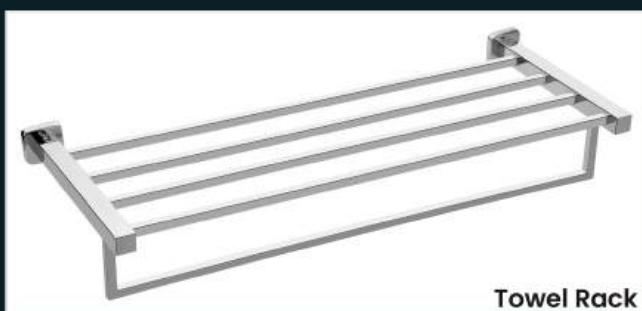

Towel Rod

Diva 400 SS 202

Elegance in Every Line: Redefining Aesthetics

Towel Rack

Model : **D401**
GLOSSY 1555