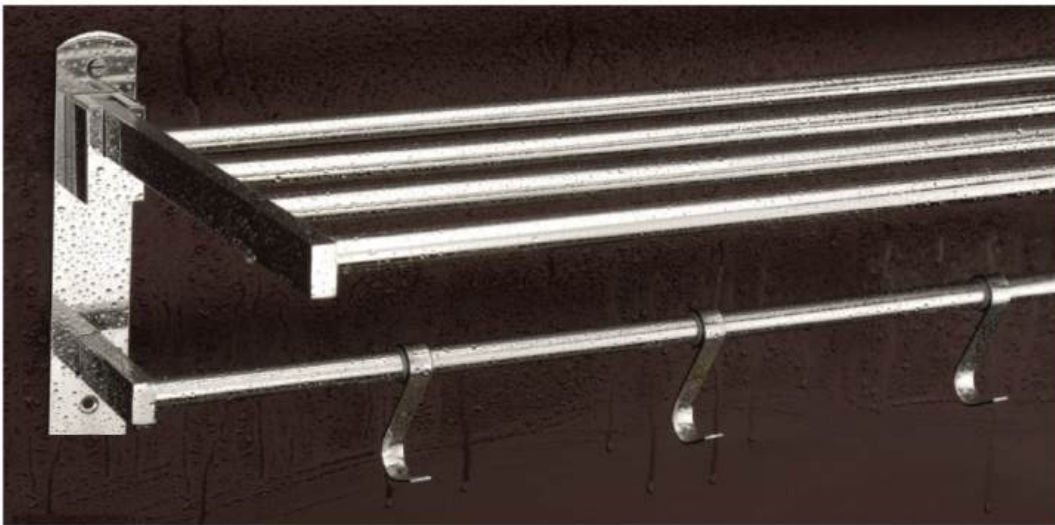

# Folding Rack SS 202

A Touch of *Royalty* in every Space

**Shoolin**<sup>®</sup>  
Bathroom Accessories

S.S. FOLDING RACK  
MODEL : SQUARE  
MRP : 24" 1800.00  
MRP : 18" 1585.00

S.S. FOLDING RACK  
MODEL : ROUND  
MRP : 24" 1690.00  
MRP : 18" 1490.00