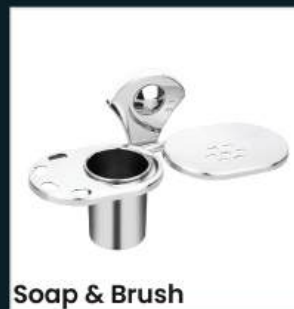

Soap & Brush

Model : E509

GLOSSY 595