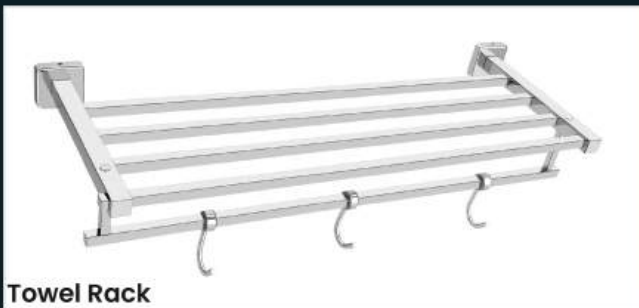

Towel Rod

Towel Rack

Model : **M2301**
GLOSSY 2945
CHROME 3270