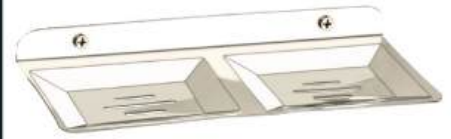

# Self SS 202

A Touch of *Royalty* in every Space

**Shoolin**<sup>®</sup>  
Bathroom Accessories

Soap Dish  
Model - X1115  
MRP 150.00 (4 pcs.)

Brush Holder  
Model - X1116  
MRP 240.00 (4 pcs.)

Double Soap Dish  
Model - X1117  
MRP 290.00 (4 pcs.)

Soap & Brush  
Model - X1118  
MRP 365.00 (4 pcs.)

Soap & Liquid  
Model - X1119  
MRP 565.00 (4 pcs.)

Corner  
Model - X1120  
Size 9x9-870.00  
Size 12x12-1090.00

Self  
Model - X1121  
Size 12x5-720.00  
Size 16x5-860.00