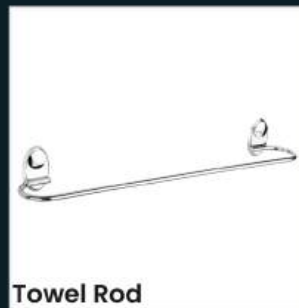

Brush Holder

Towel Rod

Model : J1002
GLOSSY 455